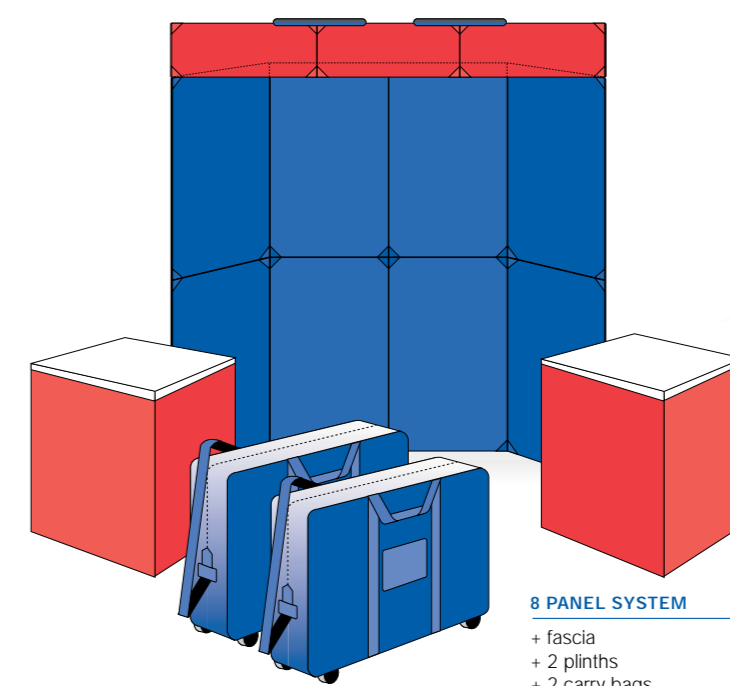

Small Configurations

3 PANEL TABLE TOP DISPLAY

4 PANEL TABLE TOP DISPLAY
+ 2 headers

6 PANEL SYSTEM
+ single header
+ carry bag

4 PANEL SYSTEM
+ 1 carry bag

4 PANEL SYSTEM
+ diamond table top
+ 1 carry bag

Medium Configurations

CLASSIC 8
+ carry bag

8 PANEL SYSTEM
+ 4 headers
+ carry bag

8 PANEL SYSTEM
+ fascia
+ carry bag

8 PANEL SYSTEM
+ 2 headers
+ 1 diamond table top
+ carry bag

8 PANEL SYSTEM (5ft high)
+ diamond table top
+ carry bag

8 PANEL SYSTEM
+ 2 diamond table tops
+ 4 headers
+ carry bag

Large Configurations

10 PANEL SYSTEM
+ 2 carry bags

8 PANEL SYSTEM
+ 4 headers
+ table base panels
+ trapezoid table top
+ 2 carry bags

10 PANEL SYSTEM
+ 3 headers
+ 2 diamond table tops
+ 2 carry bags

8 PANEL SYSTEM
+ fascia
+ 2 plinths
+ 2 carry bags

10 PANEL SYSTEM
+ 3 headers
+ 2 carry bags

Find out more today
Call 1800 642 233
or visit www.toucan.com.au