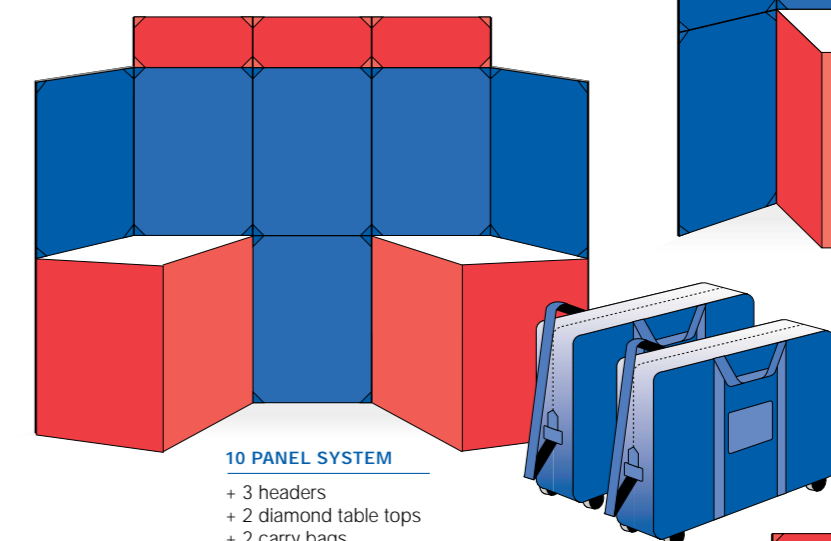

Medium Configurations

CLASSIC 8
+ carry bag

8 PANEL SYSTEM
+ 4 headers
+ carry bag

8 PANEL SYSTEM
+ fascia
+ carry bag

8 PANEL SYSTEM
+ 2 headers
+ 1 diamond table top
+ carry bag

8 PANEL SYSTEM (5ft high)
+ diamond table top
+ carry bag

8 PANEL SYSTEM
+ 2 diamond table tops
+ 4 headers
+ carry bag

Large Configurations

10 PANEL SYSTEM
+ 2 carry bags

8 PANEL SYSTEM
+ 4 headers
+ table base panels
+ trapezoid table top
+ 2 carry bags

10 PANEL SYSTEM
+ 3 headers
+ 2 diamond table tops
+ 2 carry bags

8 PANEL SYSTEM
+ fascia
+ 2 plinths
+ 2 carry bags

10 PANEL SYSTEM
+ 3 headers
+ 2 carry bags

Find out more today
Call 1800 642 233
or visit www.toucan.com.au