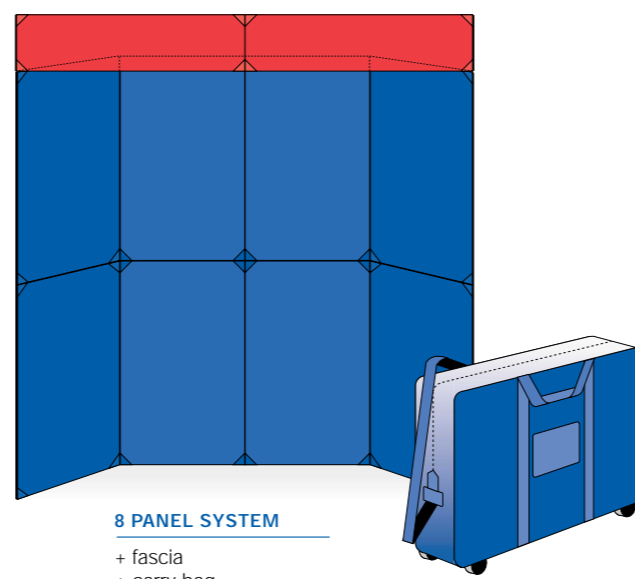

Small Configurations

3 PANEL TABLE TOP DISPLAY

4 PANEL TABLE TOP DISPLAY
+ 2 headers

6 PANEL SYSTEM
+ single header
+ carry bag

4 PANEL SYSTEM
+ 1 carry bag

4 PANEL SYSTEM
+ diamond table top
+ 1 carry bag

Medium Configurations

CLASSIC 8
+ carry bag

8 PANEL SYSTEM
+ 4 headers
+ carry bag

8 PANEL SYSTEM
+ fascia
+ carry bag

8 PANEL SYSTEM
+ 2 headers
+ 1 diamond table top
+ carry bag

8 PANEL SYSTEM (5ft high)
+ diamond table top
+ carry bag

8 PANEL SYSTEM
+ 2 diamond table tops
+ 4 headers
+ carry bag

Large Configurations

10 PANEL SYSTEM
+ 2 carry bags

8 PANEL SYSTEM
+ 4 headers
+ table base panels
+ trapezoid table top
+ 2 carry bags

10 PANEL SYSTEM
+ 3 headers
+ 2 diamond table tops
+ 2 carry bags

8 PANEL SYSTEM
+ fascia
+ 2 plinths
+ 2 carry bags

10 PANEL SYSTEM
+ 3 headers
+ 2 carry bags

Find out more today
Call 1800 642 233
or visit www.toucan.com.au