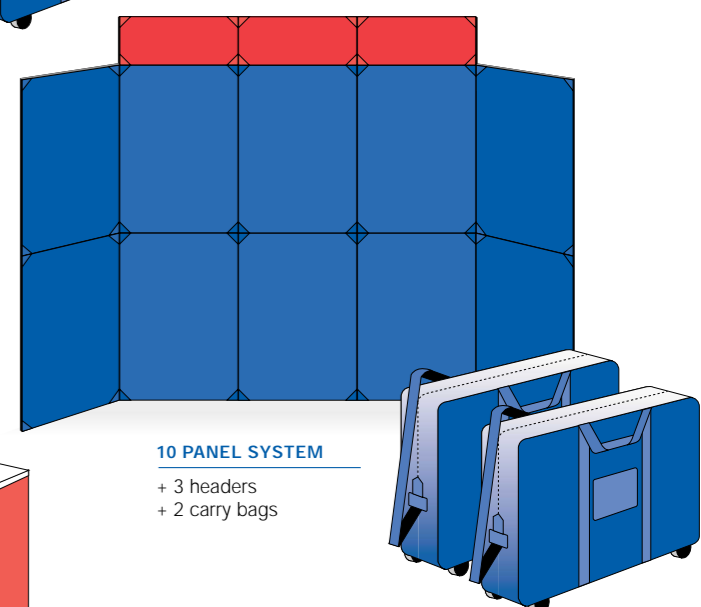

Small Configurations

3 PANEL TABLE TOP DISPLAY

4 PANEL TABLE TOP DISPLAY
+ 2 headers

6 PANEL SYSTEM
+ single header
+ carry bag

4 PANEL SYSTEM
+ 1 carry bag

4 PANEL SYSTEM
+ diamond table top
+ 1 carry bag

Medium Configurations

CLASSIC 8
+ carry bag

8 PANEL SYSTEM
+ 4 headers
+ carry bag

8 PANEL SYSTEM
+ fascia
+ carry bag

8 PANEL SYSTEM
+ 2 headers
+ 1 diamond table top
+ carry bag

8 PANEL SYSTEM (5ft high)
+ diamond table top
+ carry bag

8 PANEL SYSTEM
+ 2 diamond table tops
+ 4 headers
+ carry bag

Large Configurations

10 PANEL SYSTEM
+ 2 carry bags

8 PANEL SYSTEM
+ 4 headers
+ table base panels
+ trapezoid table top
+ 2 carry bags

10 PANEL SYSTEM
+ 3 headers
+ 2 diamond table tops
+ 2 carry bags

8 PANEL SYSTEM
+ fascia
+ 2 plinths
+ 2 carry bags

10 PANEL SYSTEM
+ 3 headers
+ 2 carry bags

Find out more today
Call 1800 642 233
or visit www.toucan.com.au