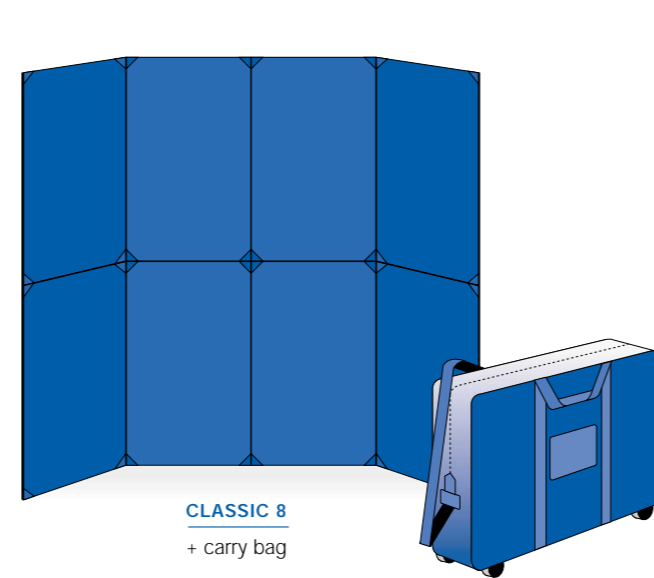

Small Configurations

3 PANEL TABLE TOP DISPLAY

4 PANEL TABLE TOP DISPLAY
+ 2 headers

6 PANEL SYSTEM
+ single header
+ carry bag

4 PANEL SYSTEM
+ 1 carry bag

4 PANEL SYSTEM
+ diamond table top
+ 1 carry bag

Medium Configurations

CLASSIC 8
+ carry bag

8 PANEL SYSTEM
+ 4 headers
+ carry bag

8 PANEL SYSTEM
+ fascia
+ carry bag

8 PANEL SYSTEM
+ 2 headers
+ 1 diamond table top
+ carry bag

8 PANEL SYSTEM (5ft high)
+ diamond table top
+ carry bag

8 PANEL SYSTEM
+ 2 diamond table tops
+ 4 headers
+ carry bag

Large Configurations

10 PANEL SYSTEM
+ 2 carry bags

8 PANEL SYSTEM
+ 4 headers
+ table base panels
+ trapezoid table top
+ 2 carry bags

10 PANEL SYSTEM
+ 3 headers
+ 2 diamond table tops
+ 2 carry bags